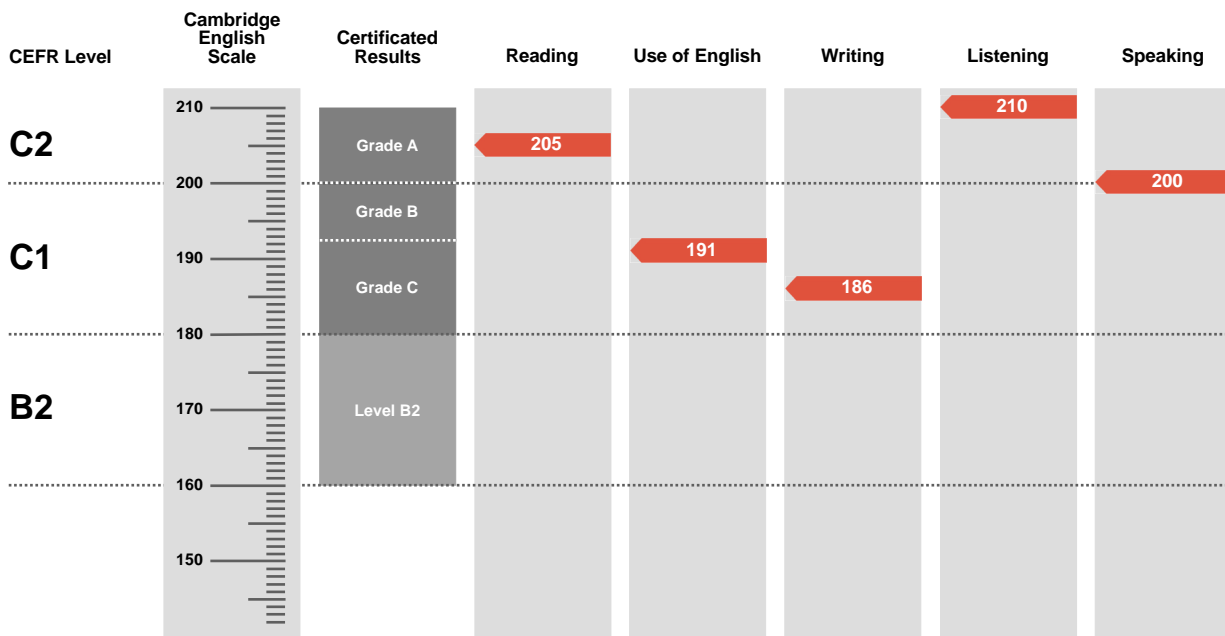

Certificate in Advanced English

Statement of Results

Candidate name

Josef Zahradník

Place of entry

HRADEC KRALOVE

Result

Pass at Grade B

Overall Score

198

CEFR Level

C1

Advanced is an examination targeted at Level C1 in the Council of Europe's Common European Framework of Reference.

Candidates achieving Grade A (between 200 and 210 on the Cambridge English Scale) receive a certificate stating that they have demonstrated ability at Level C2. Candidates achieving Grade B or Grade C (between 180 and 199 on the Cambridge English Scale) receive a certificate at Level C1.

Candidates whose performance is below Level C1, but falls within Level B2 (between 160 and 179 on the Cambridge English Scale), receive a certificate stating that they have demonstrated ability at Level B2.